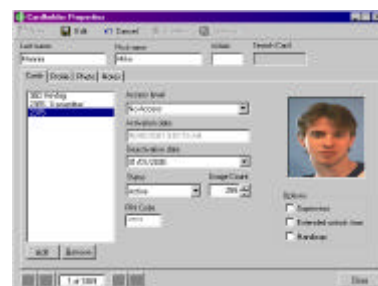

Rosslare Enterprises Ltd.

InteliDoor

Integrated Alarm Monitoring and Access Control System

- Native Windows Application (for all versions above' 98)
- Designed for 21st Century.
- Multilevel, multifunction profiles for 99 individual users.
- Advanced Client-Server design with up to 10 simultaneous full function clients over LAN/WAN.
- Seamless integration with industry standard photo-ID software.