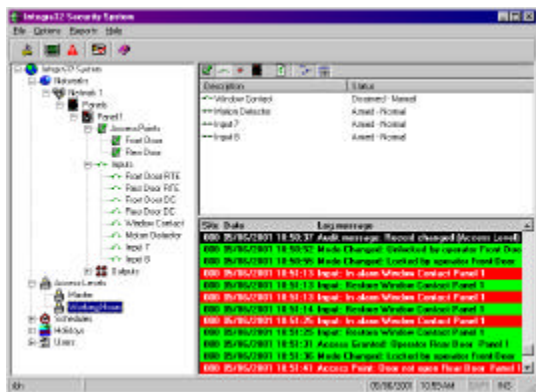

Rosslare Enterprises Ltd.

InteliDoor

Integrated Alarm Monitoring and Access Control System

- Native Windows Application (for all versions above' 98)
- Designed for 21st Century.
- Multilevel, multifunction profiles for 99 individual users.
- Advanced Client-Server design with up to 10 simultaneous full function clients over LAN/WAN.
- Seamless integration with industry standard photo-ID software.

- Up to 32 reader capacity
- Support for up to 16 AC320 Intelligent Field Panels
- Up to 2000 cardholders
- 40 holiday schedules.
- 16 Schedules with 128 Timezones.
- Handicap access feature by cardholder
- Hi security Lock/Unlock cardholder command
- auto card expiry by date up to five years in advance
- support for 10 digit card numbers
- Multiple cards per user

FEATURES

The InteliDoor system offering from Reader Options Ltd integrates Access Control and Alarm Monitoring into an elegant building management and security system specifically designed for the smaller application

- Configurable Timed or True Full Anti-Passback with Hard or Soft Enforcement.
- 256 link commands per panel
- 99 assignable alarm priority levels.
- Remote site dial-up by schedule
- customised formats for exporting reports to any other application